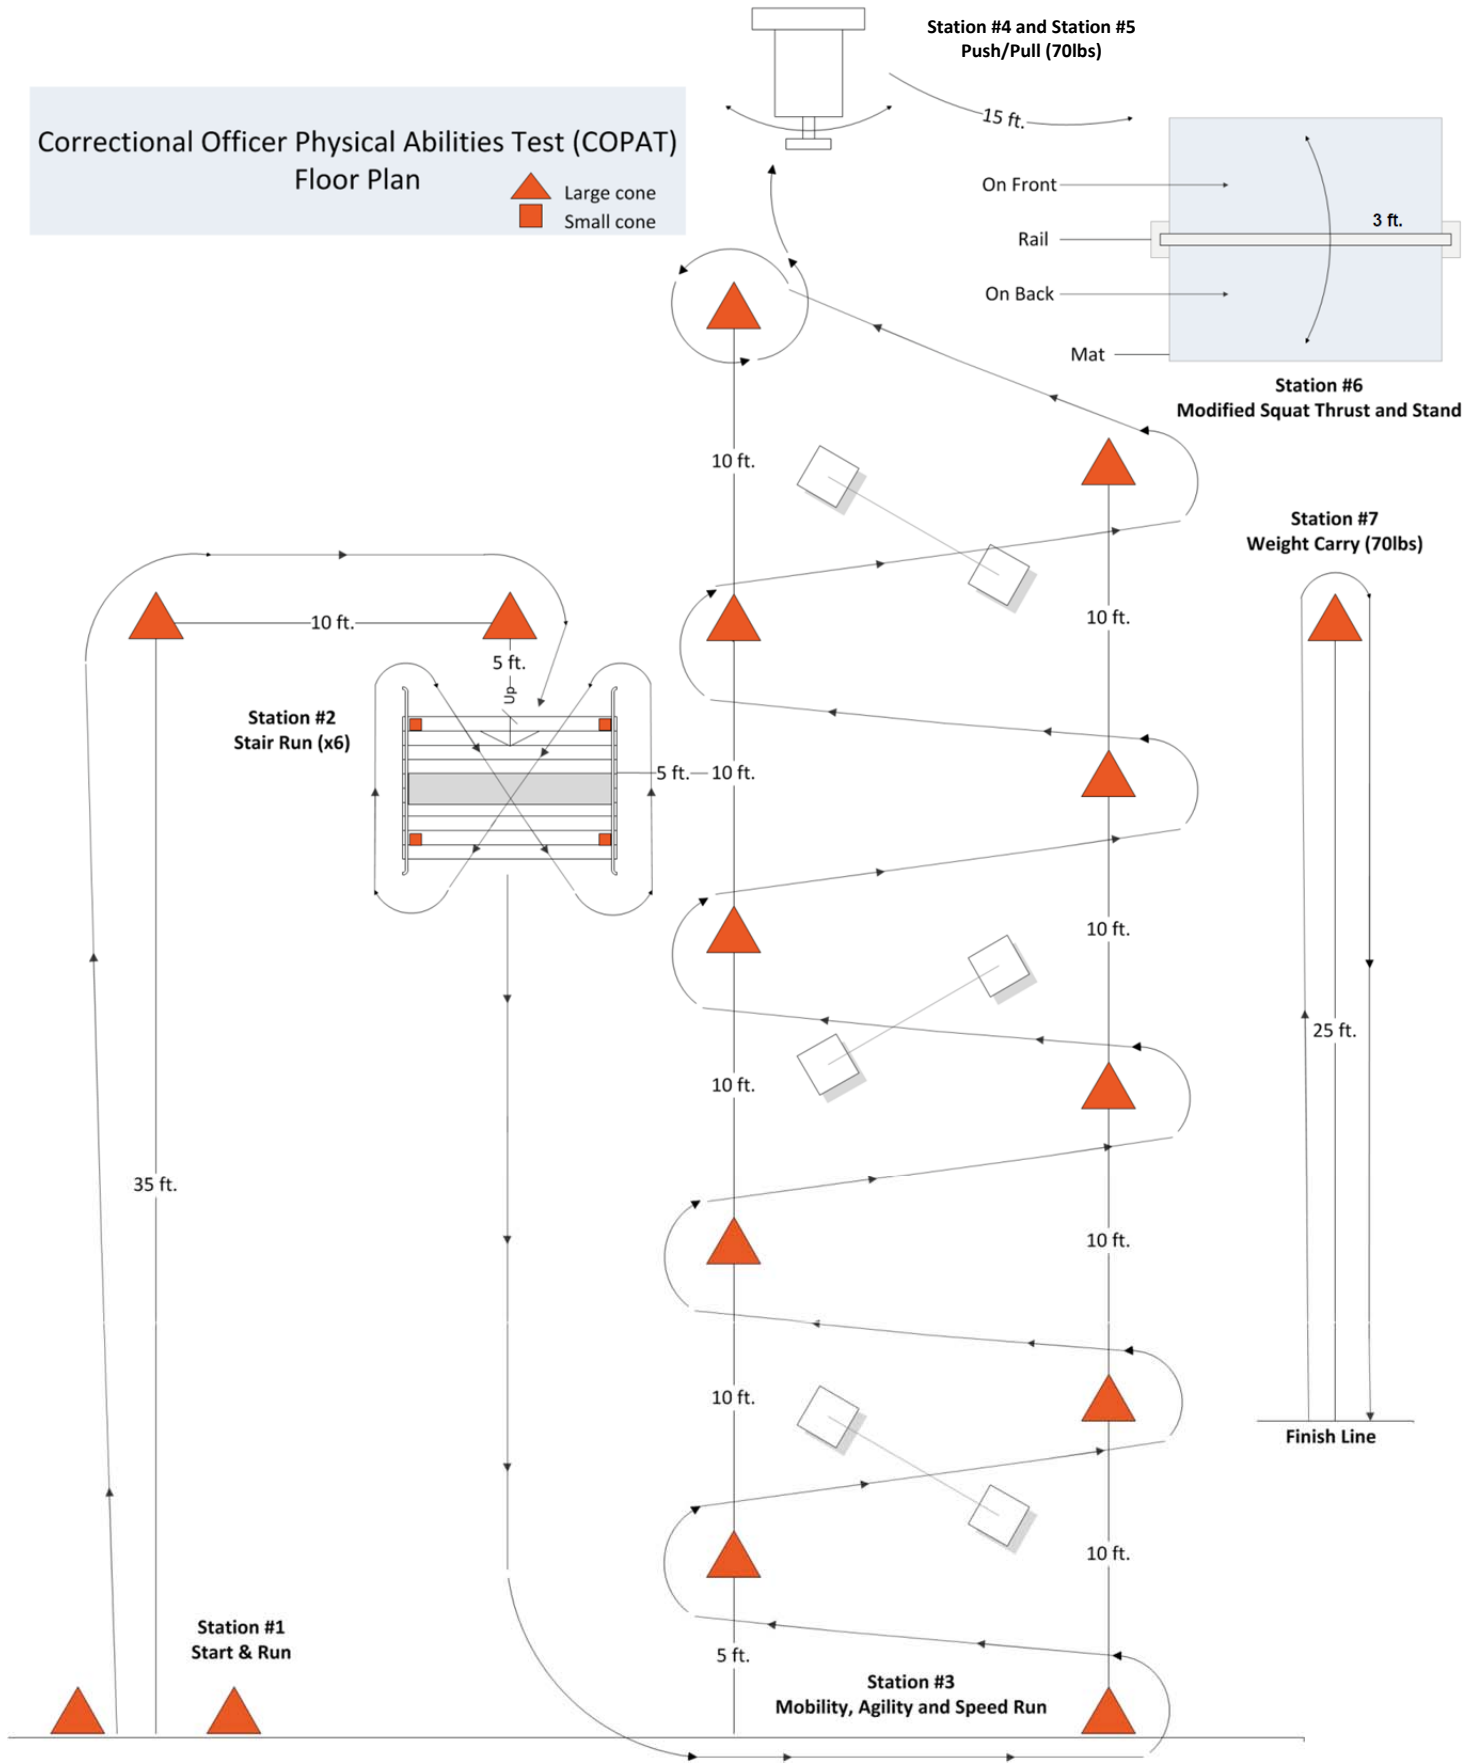

Correctional Officer Physical Abilities Test Floor Plan

**Correctional Officer Physical Abilities Test (COPAT)
 Floor Plan**

-  Large cone
-  Small cone

The physical layout of the COPAT course will always vary for each test location. However, it is important for the assessor to keep the distances travelled within a station and between stations as accurate as possible.